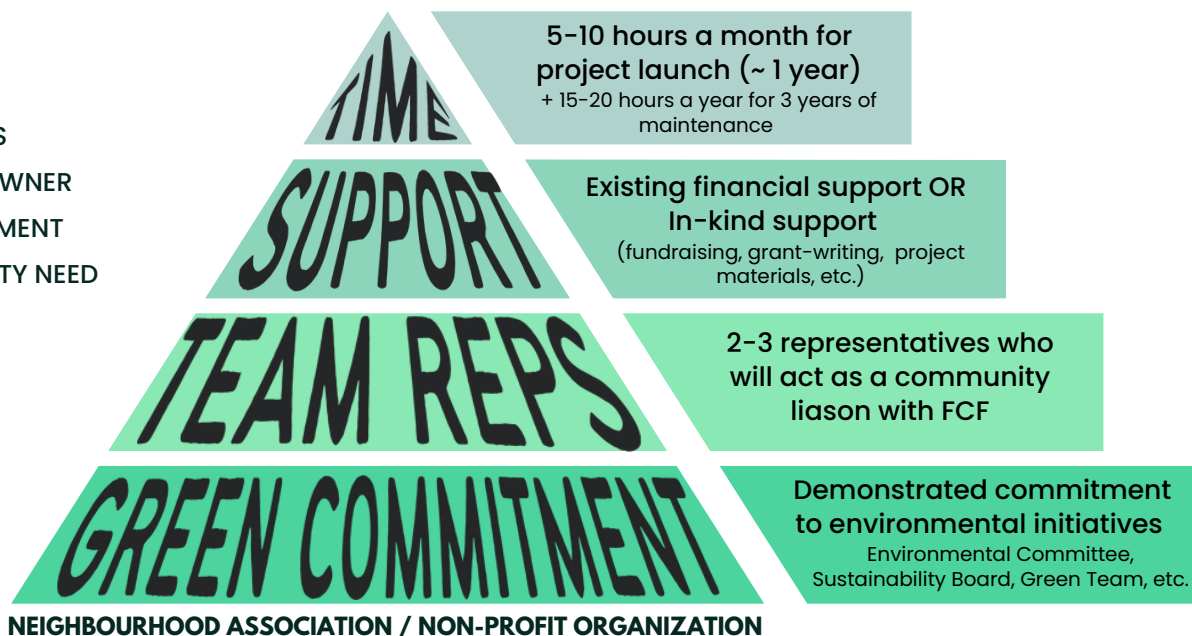

## PARTNERING FOR SUCCESS: PLANT TINY

What  Forêt Capitale Forest brings:

- P**roject Management  
Guidance through every step
- L**ink to stakeholders  
Support engaging key partners
- A**ssistance with funding  
Helping to secure resources
- N**ative trees and plants  
Site-specific for forest resilience
- T**raining and industry expertise  
Access to resources and expert guidance

What community groups bring:

- T**eam to plan and plant  
Community-led with expert support
- I**n-kind and/or financial support  
Shared investment for long-term success
- N**eighbourhood knowledge  
You bring the local insight!
- Y**early maintenance  
Ongoing care for a thriving Tiny Forest

## COMMUNITY GROUP REQUIREMENTS

### BONUS POINTS:

(For an even stronger project)

- +1 LOW CANOPY COVER
- +1 LAND ACCESS PERMISSIONS
- +1 RELATIONSHIP WITH LANDOWNER
- +1 CITY COUNCILLOR ENGAGEMENT
- +1 DEMONSTRATED COMMUNITY NEED